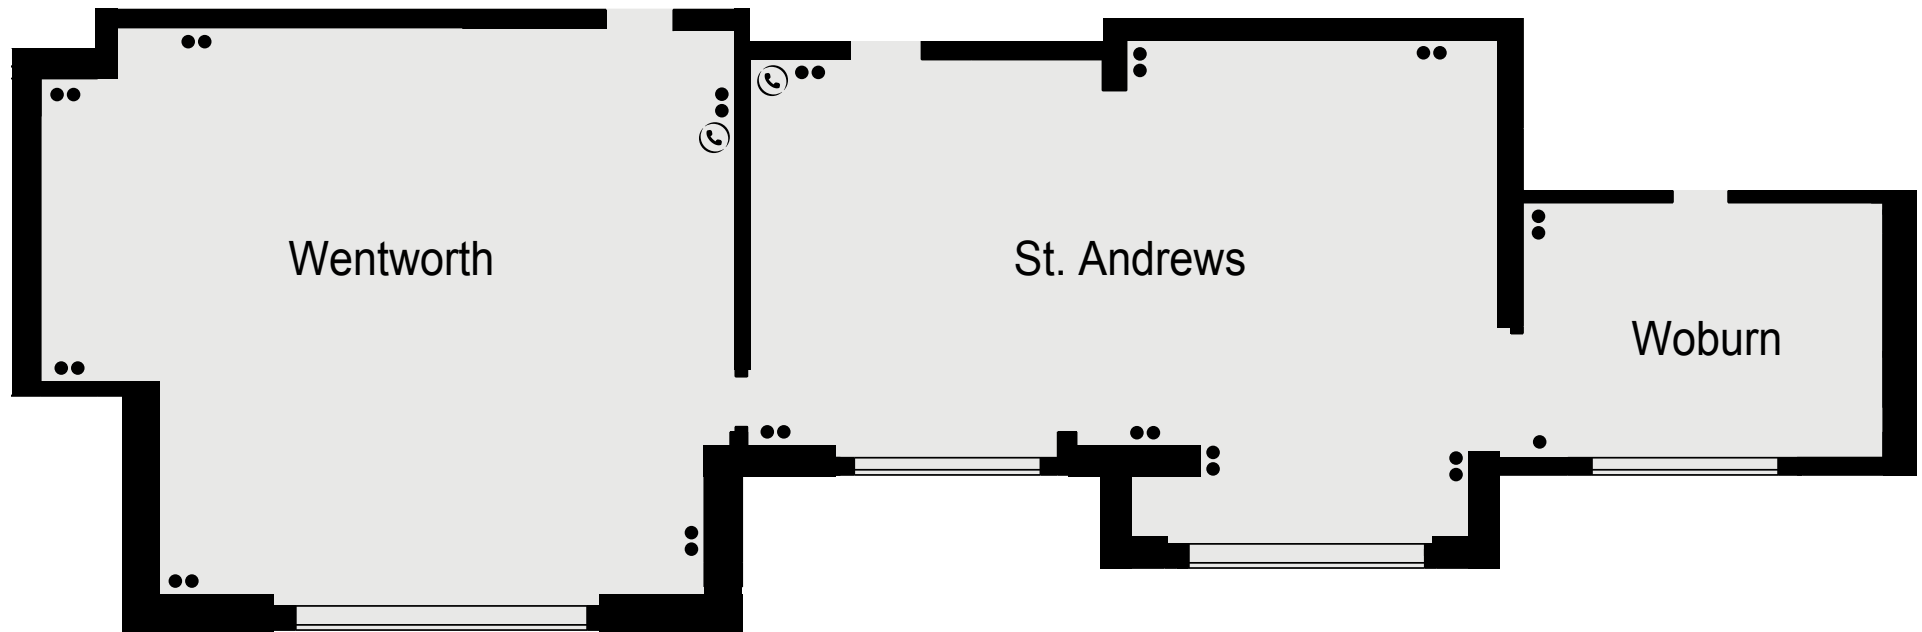

DUNSTON HALL
THE QHOTELS COLLECTION

FIRST FLOOR

KEY

- Single 13amp Power Point
- Double 13amp Power Point
- ☎ Telephone Socket
- ♿ Wheelchair Access
- 🚪 Fire Exit

DUNSTON HALL

THE QHOTELS COLLECTION

FIRST FLOOR

KEY

- Single 13amp Power Point
- Double 13amp Power Point
- ☎ Telephone Socket
- ♿ Wheelchair Access
- 🚪 Fire Exit

DUNSTON HALL

THE QHOTELS COLLECTION

FIRST FLOOR

CAPACITIES

Meeting Room	Floor	Theatre Style	Cabaret	Classroom	Boardroom	Banquet	U-Shape	Dinner Dance
Sunningdale Suite	1	300	200	105	n/a	230	n/a	230
Garden Marquee	G	300	n/a	n/a	n/a	230	n/a	220
Eaton Suite	G	90	80	42	38	80	36	80
Fulford Suite	G	98	50	22	30	50	27	n/a
Gleneagles Suite	1	30	30	12	17	30	18	n/a
Muirfield Suite	1	36	30	12	20	30	18	n/a
Brabazon Suite	G	36	24	16	18	n/a	18	n/a
St Andrews Suite	1	32	20	18	18	20	16	n/a
Wentworth Suite	1	42	24	18	18	36	18	n/a
La Fontaine	G	84	70	28	32	70	27	60
The Boardroom	G	n/a	n/a	n/a	12	12	n/a	n/a
Woburn Suite	1	n/a	n/a	3	6	n/a	n/a	n/a