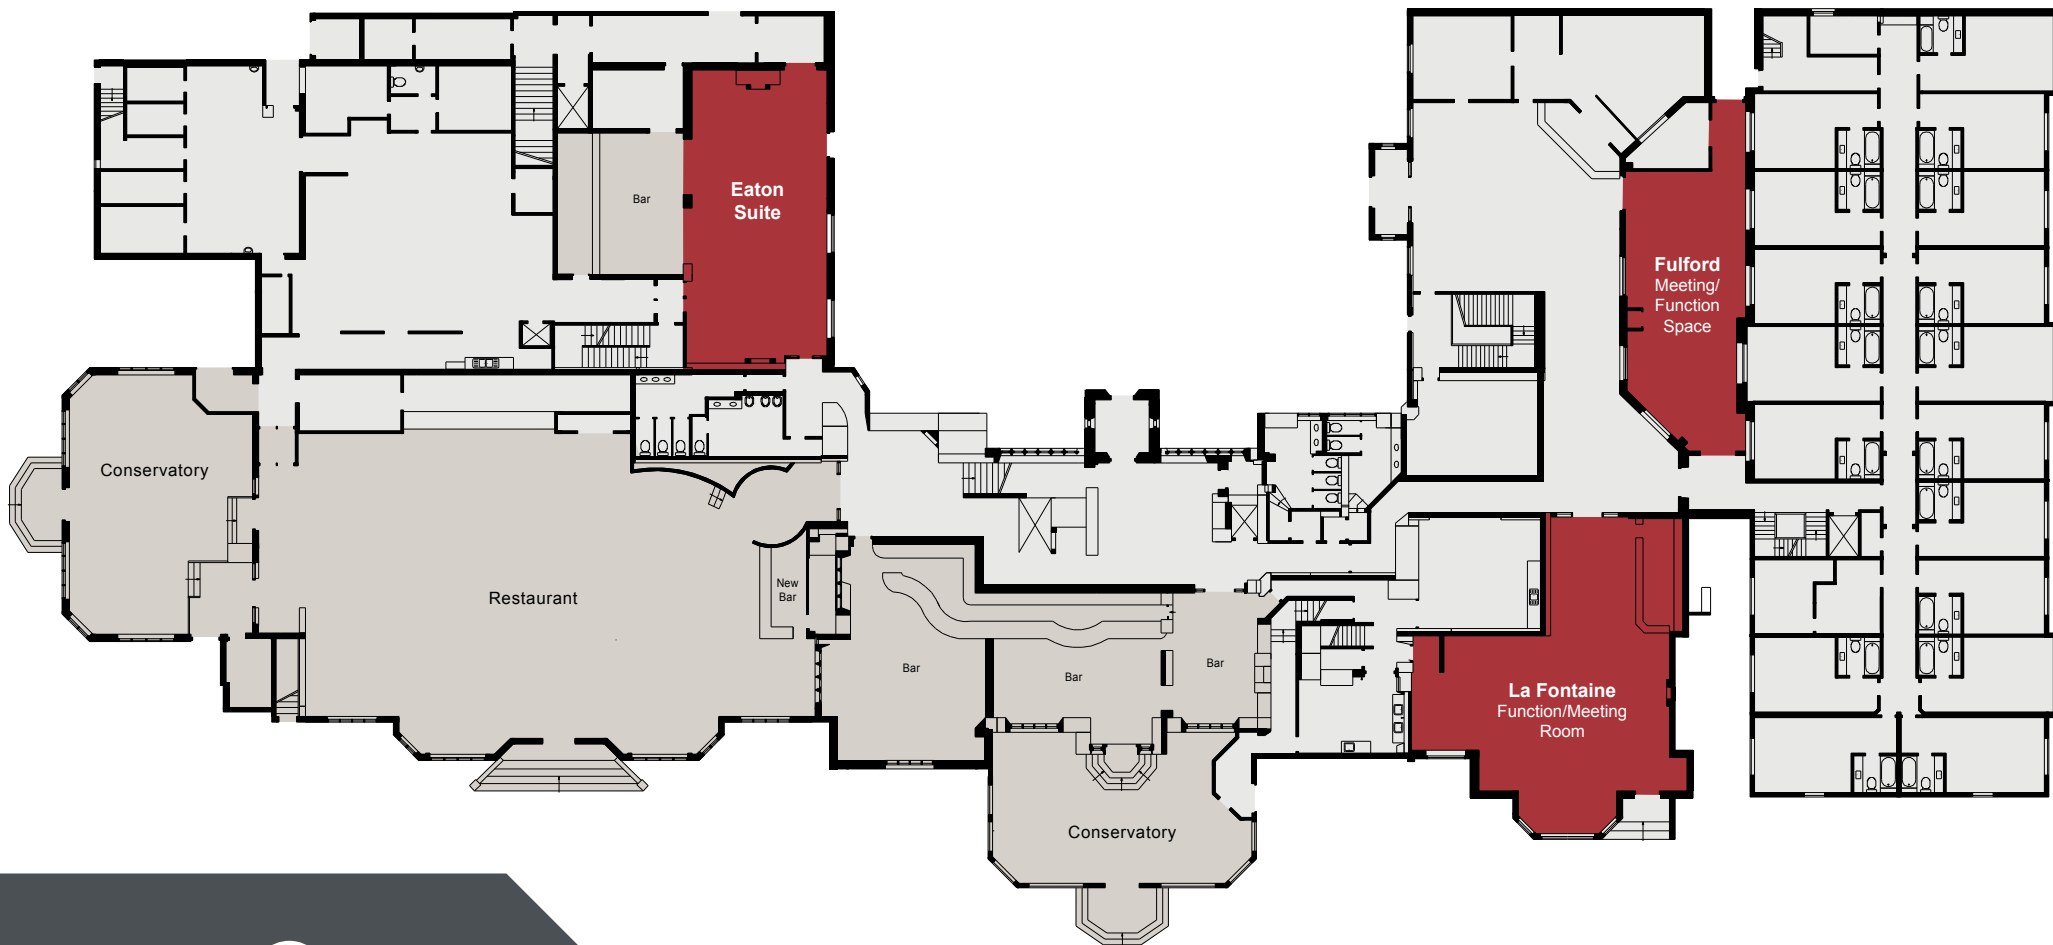

DUNSTON HALL

THE QHOTELS COLLECTION

DUNSTON HALL

THE QHOTELS COLLECTION

GROUND FLOOR

DUNSTON HALL

THE QHOTELS COLLECTION

FIRST FLOOR

KEY

- Single 13amp Power Point
- Double 13amp Power Point
- ☎ Telephone Socket
- ♿ Wheelchair Access
- 🚪 Fire Exit

DUNSTON HALL

THE QHOTELS COLLECTION

GROUND FLOOR

KEY

- Single 13amp Power Point
- Double 13amp Power Point
- ☎ Telephone Socket
- ♿ Wheelchair Access
- 🚪 Fire Exit

DUNSTON HALL
THE QHOTELS COLLECTION

FIRST FLOOR

KEY

- Single 13amp Power Point
- Double 13amp Power Point
- ☎ Telephone Socket
- ♿ Wheelchair Access
- 🚪 Fire Exit

DUNSTON HALL

THE QHOTELS COLLECTION

FIRST FLOOR

KEY

- Single 13amp Power Point
- Double 13amp Power Point
- ☎ Telephone Socket
- ♿ Wheelchair Access
- 🚪 Fire Exit

DUNSTON HALL

THE QHOTELS COLLECTION

FIRST FLOOR

CAPACITIES

Meeting Room	Floor	Theatre Style	Cabaret	Classroom	Boardroom	Banquet	U-Shape	Dinner Dance
Sunningdale Suite	1	300	200	105	n/a	230	n/a	230
Garden Marquee	G	300	n/a	n/a	n/a	230	n/a	220
Eaton Suite	G	90	80	42	38	80	36	80
Fulford Suite	G	98	50	22	30	50	27	n/a
Gleneagles Suite	1	30	30	12	17	30	18	n/a
Muirfield Suite	1	36	30	12	20	30	18	n/a
Brabazon Suite	G	36	24	16	18	n/a	18	n/a
St Andrews Suite	1	32	20	18	18	20	16	n/a
Wentworth Suite	1	42	24	18	18	36	18	n/a
La Fontaine	G	84	70	28	32	70	27	60
The Boardroom	G	n/a	n/a	n/a	12	12	n/a	n/a
Woburn Suite	1	n/a	n/a	3	6	n/a	n/a	n/a