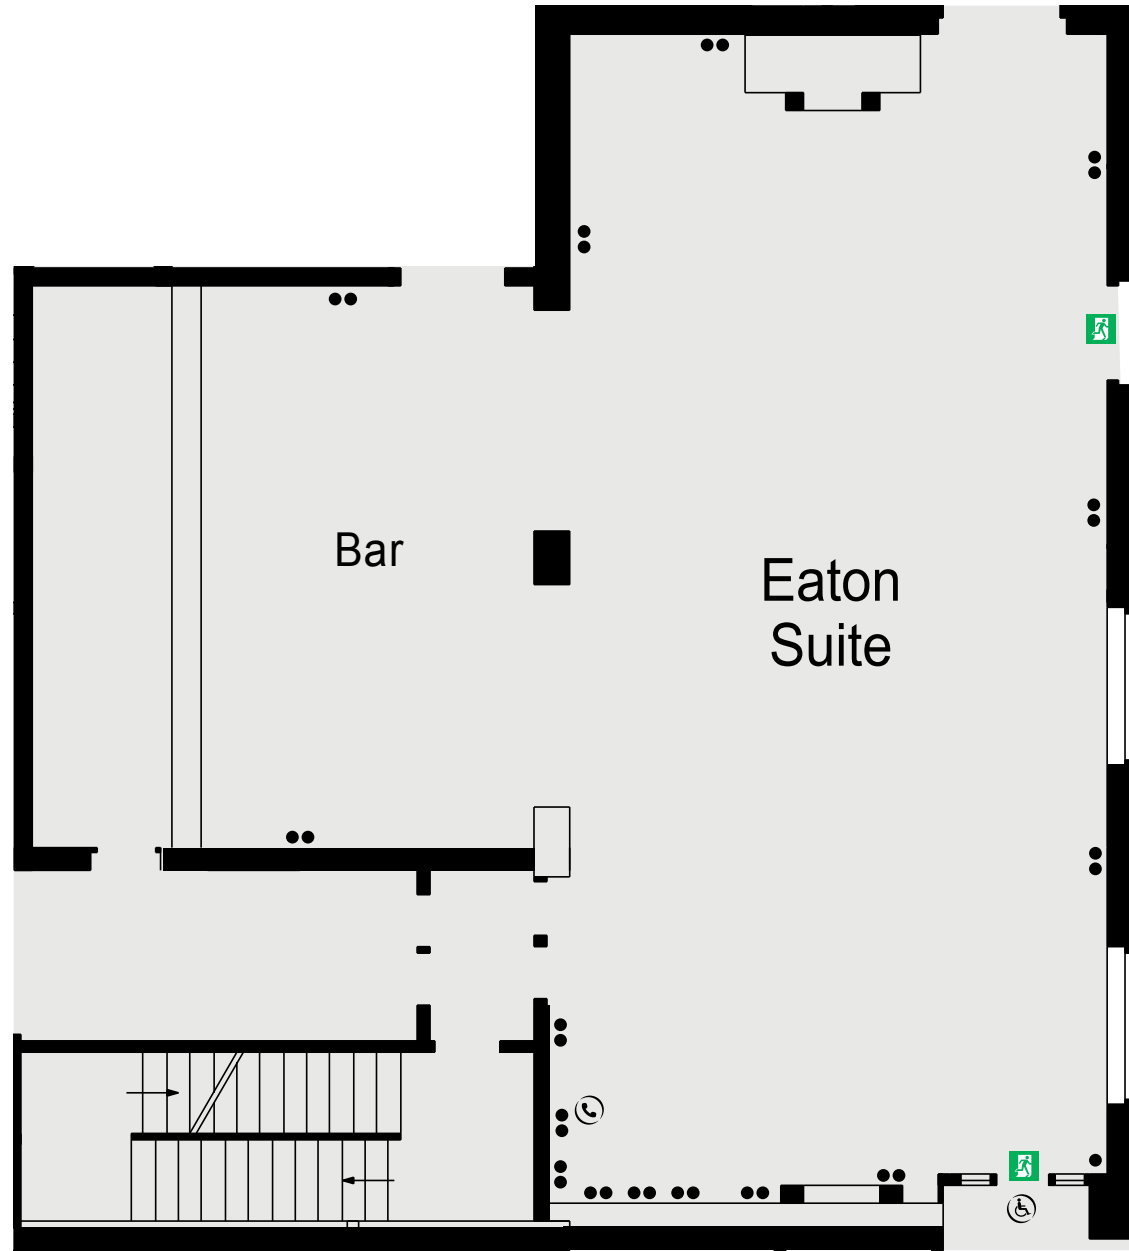

DUNSTON HALL

THE QHOTELS COLLECTION

DUNSTON HALL

THE QHOTELS COLLECTION

GROUND FLOOR

DUNSTON HALL

THE QHOTELS COLLECTION

FIRST FLOOR

KEY

- Single 13amp Power Point
- Double 13amp Power Point
- ☎ Telephone Socket
- ♿ Wheelchair Access
- 🚪 Fire Exit

DUNSTON HALL

THE QHOTELS COLLECTION

GROUND FLOOR

KEY

- Single 13amp Power Point
- Double 13amp Power Point
- ☎ Telephone Socket
- ♿ Wheelchair Access
- 🚪 Fire Exit

DUNSTON HALL
THE QHOTELS COLLECTION

FIRST FLOOR

KEY

- Single 13amp Power Point
- Double 13amp Power Point
- ☎ Telephone Socket
- ♿ Wheelchair Access
- 🚪 Fire Exit

DUNSTON HALL

THE QHOTELS COLLECTION

FIRST FLOOR

KEY

- Single 13amp Power Point
- Double 13amp Power Point
- ☎ Telephone Socket
- ♿ Wheelchair Access
- 🚪 Fire Exit

DUNSTON HALL

THE QHOTELS COLLECTION

FIRST FLOOR

CAPACITIES

Meeting Room	Floor	Theatre Style	Cabaret	Classroom	Boardroom	Banquet	U-Shape	Dinner Dance
Sunningdale Suite	1	300	200	105	n/a	230	n/a	230
Garden Marquee	G	300	n/a	n/a	n/a	230	n/a	220
Eaton Suite	G	90	80	42	38	80	36	80
Fulford Suite	G	98	50	22	30	50	27	n/a
Gleneagles Suite	1	30	30	12	17	30	18	n/a
Muirfield Suite	1	36	30	12	20	30	18	n/a
Brabazon Suite	G	36	24	16	18	n/a	18	n/a
St Andrews Suite	1	32	20	18	18	20	16	n/a
Wentworth Suite	1	42	24	18	18	36	18	n/a
La Fontaine	G	84	70	28	32	70	27	60
The Boardroom	G	n/a	n/a	n/a	12	12	n/a	n/a
Woburn Suite	1	n/a	n/a	3	6	n/a	n/a	n/a