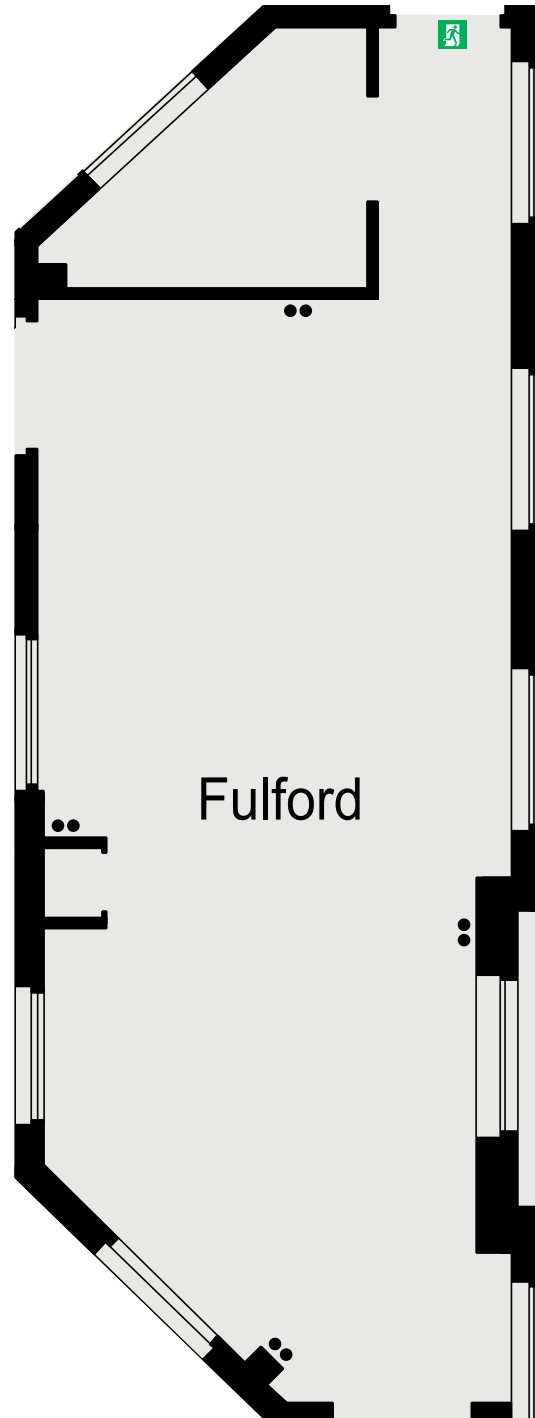

DUNSTON HALL

THE QHOTELS COLLECTION

DUNSTON HALL

THE QHOTELS COLLECTION

GROUND FLOOR

DUNSTON HALL

THE QHOTELS COLLECTION

FIRST FLOOR

KEY

- Single 13amp Power Point
- Double 13amp Power Point
- ☎ Telephone Socket
- ♿ Wheelchair Access
- 🚪 Fire Exit

DUNSTON HALL

THE QHOTELS COLLECTION

GROUND FLOOR

KEY

- Single 13amp Power Point
- Double 13amp Power Point
- ☎ Telephone Socket
- ♿ Wheelchair Access
- 🚪 Fire Exit

KEY

- Single 13amp Power Point
- Double 13amp Power Point
- ☎ Telephone Socket
- ♿ Wheelchair Access
- 🚪 Fire Exit

KEY

- Single 13amp Power Point
- Double 13amp Power Point
- ☎ Telephone Socket
- ♿ Wheelchair Access
- 🚪 Fire Exit

KEY

- Single 13amp Power Point
- Double 13amp Power Point
- ☎ Telephone Socket
- ♿ Wheelchair Access
- 🚪 Fire Exit

DUNSTON HALL

THE QHOTELS COLLECTION

FIRST FLOOR

CAPACITIES

Meeting Room	Floor	Theatre Style	Cabaret	Classroom	Boardroom	Banquet	U-Shape	Dinner Dance
Sunningdale Suite	1	300	200	105	n/a	230	n/a	230
Garden Marquee	G	300	n/a	n/a	n/a	230	n/a	220
Eaton Suite	G	90	80	42	38	80	36	80
Fulford Suite	G	98	50	22	30	50	27	n/a
Gleneagles Suite	1	30	30	12	17	30	18	n/a
Muirfield Suite	1	36	30	12	20	30	18	n/a
Brabazon Suite	G	36	24	16	18	n/a	18	n/a
St Andrews Suite	1	32	20	18	18	20	16	n/a
Wentworth Suite	1	42	24	18	18	36	18	n/a
La Fontaine	G	84	70	28	32	70	27	60
The Boardroom	G	n/a	n/a	n/a	12	12	n/a	n/a
Woburn Suite	1	n/a	n/a	3	6	n/a	n/a	n/a