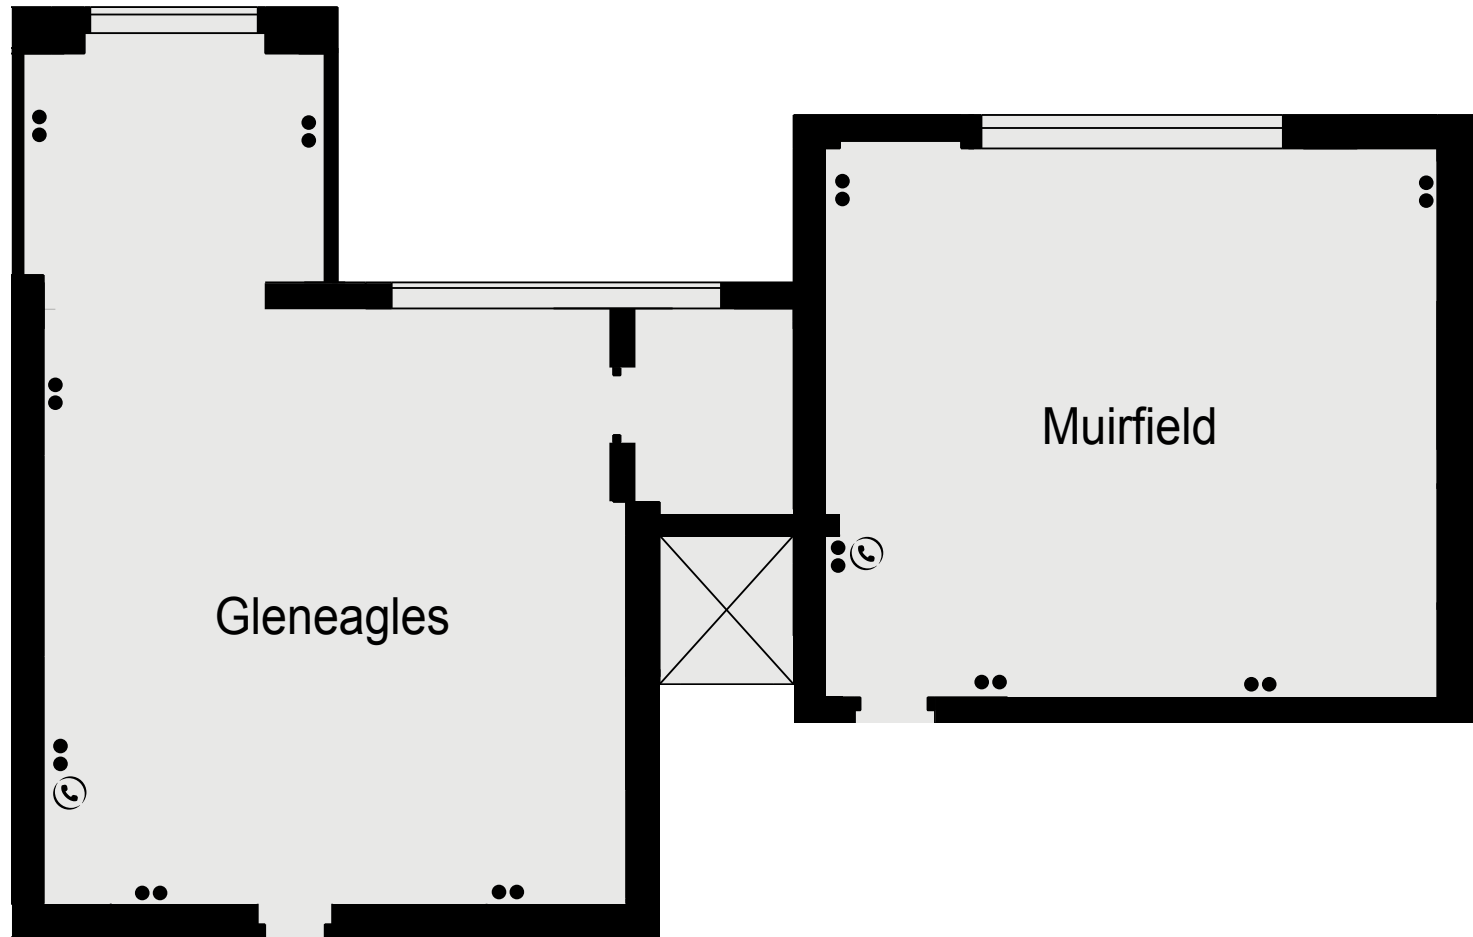

KEY

- Single 13amp Power Point
- Double 13amp Power Point
- ☎ Telephone Socket
- ♿ Wheelchair Access
- 🚪 Fire Exit

DUNSTON HALL

THE QHOTELS COLLECTION

GROUND FLOOR

KEY

- Single 13amp Power Point
- Double 13amp Power Point
- ☎ Telephone Socket
- ♿ Wheelchair Access
- 🚪 Fire Exit

KEY

- Single 13amp Power Point
- Double 13amp Power Point
- ☎ Telephone Socket
- ♿ Wheelchair Access
- 🚪 Fire Exit

KEY

- Single 13amp Power Point
- Double 13amp Power Point
- ☎ Telephone Socket
- ♿ Wheelchair Access
- 🚪 Fire Exit

DUNSTON HALL
THE QHOTELS COLLECTION

FIRST FLOOR

KEY

- Single 13amp Power Point
- Double 13amp Power Point
- ☎ Telephone Socket
- ♿ Wheelchair Access
- 🚪 Fire Exit

DUNSTON HALL

THE QHOTELS COLLECTION

FIRST FLOOR

KEY

- Single 13amp Power Point
- Double 13amp Power Point
- ☎ Telephone Socket
- ♿ Wheelchair Access
- 🚪 Fire Exit

DUNSTON HALL

THE QHOTELS COLLECTION

FIRST FLOOR

CAPACITIES

Meeting Room	Floor	Theatre Style	Cabaret	Classroom	Boardroom	Banquet	U-Shape	Dinner Dance
Sunningdale Suite	1	300	200	105	n/a	230	n/a	230
Garden Marquee	G	300	n/a	n/a	n/a	230	n/a	220
Eaton Suite	G	90	80	42	38	80	36	80
Fulford Suite	G	98	50	22	30	50	27	n/a
Gleneagles Suite	1	30	30	12	17	30	18	n/a
Muirfield Suite	1	36	30	12	20	30	18	n/a
Brabazon Suite	G	36	24	16	18	n/a	18	n/a
St Andrews Suite	1	32	20	18	18	20	16	n/a
Wentworth Suite	1	42	24	18	18	36	18	n/a
La Fontaine	G	84	70	28	32	70	27	60
The Boardroom	G	n/a	n/a	n/a	12	12	n/a	n/a
Woburn Suite	1	n/a	n/a	3	6	n/a	n/a	n/a