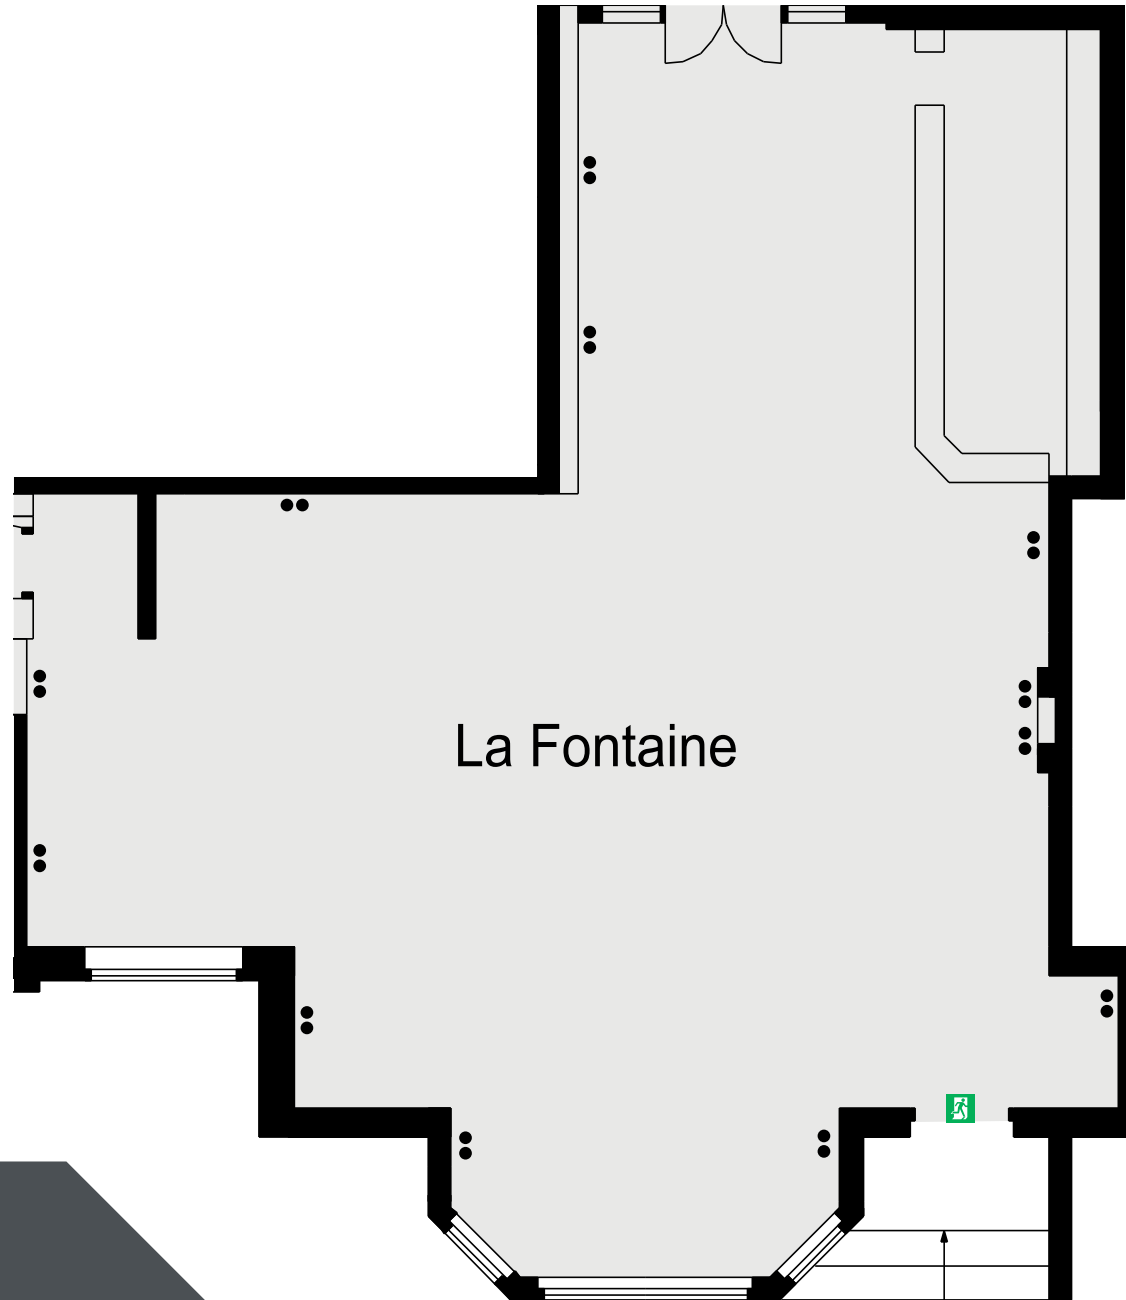

DUNSTON HALL

THE QHOTELS COLLECTION

DUNSTON HALL

THE QHOTELS COLLECTION

GROUND FLOOR

DUNSTON HALL

THE QHOTELS COLLECTION

FIRST FLOOR

KEY

- Single 13amp Power Point
- Double 13amp Power Point
- ☎ Telephone Socket
- ♿ Wheelchair Access
- 🚪 Fire Exit

DUNSTON HALL

THE QHOTELS COLLECTION

GROUND FLOOR

KEY

- Single 13amp Power Point
- Double 13amp Power Point
- ☎ Telephone Socket
- ♿ Wheelchair Access
- 🚪 Fire Exit

KEY

- Single 13amp Power Point
- Double 13amp Power Point
- ☎ Telephone Socket
- ♿ Wheelchair Access
- 🚪 Fire Exit

KEY

- Single 13amp Power Point
- Double 13amp Power Point
- ☎ Telephone Socket
- ♿ Wheelchair Access
- 🚪 Fire Exit

KEY

- Single 13amp Power Point
- Double 13amp Power Point
- ☎ Telephone Socket
- ♿ Wheelchair Access
- 🚪 Fire Exit

DUNSTON HALL

THE QHOTELS COLLECTION

FIRST FLOOR

CAPACITIES

Meeting Room	Floor	Theatre Style	Cabaret	Classroom	Boardroom	Banquet	U-Shape	Dinner Dance
Sunningdale Suite	1	300	200	105	n/a	230	n/a	230
Garden Marquee	G	300	n/a	n/a	n/a	230	n/a	220
Eaton Suite	G	90	80	42	38	80	36	80
Fulford Suite	G	98	50	22	30	50	27	n/a
Gleneagles Suite	1	30	30	12	17	30	18	n/a
Muirfield Suite	1	36	30	12	20	30	18	n/a
Brabazon Suite	G	36	24	16	18	n/a	18	n/a
St Andrews Suite	1	32	20	18	18	20	16	n/a
Wentworth Suite	1	42	24	18	18	36	18	n/a
La Fontaine	G	84	70	28	32	70	27	60
The Boardroom	G	n/a	n/a	n/a	12	12	n/a	n/a
Woburn Suite	1	n/a	n/a	3	6	n/a	n/a	n/a