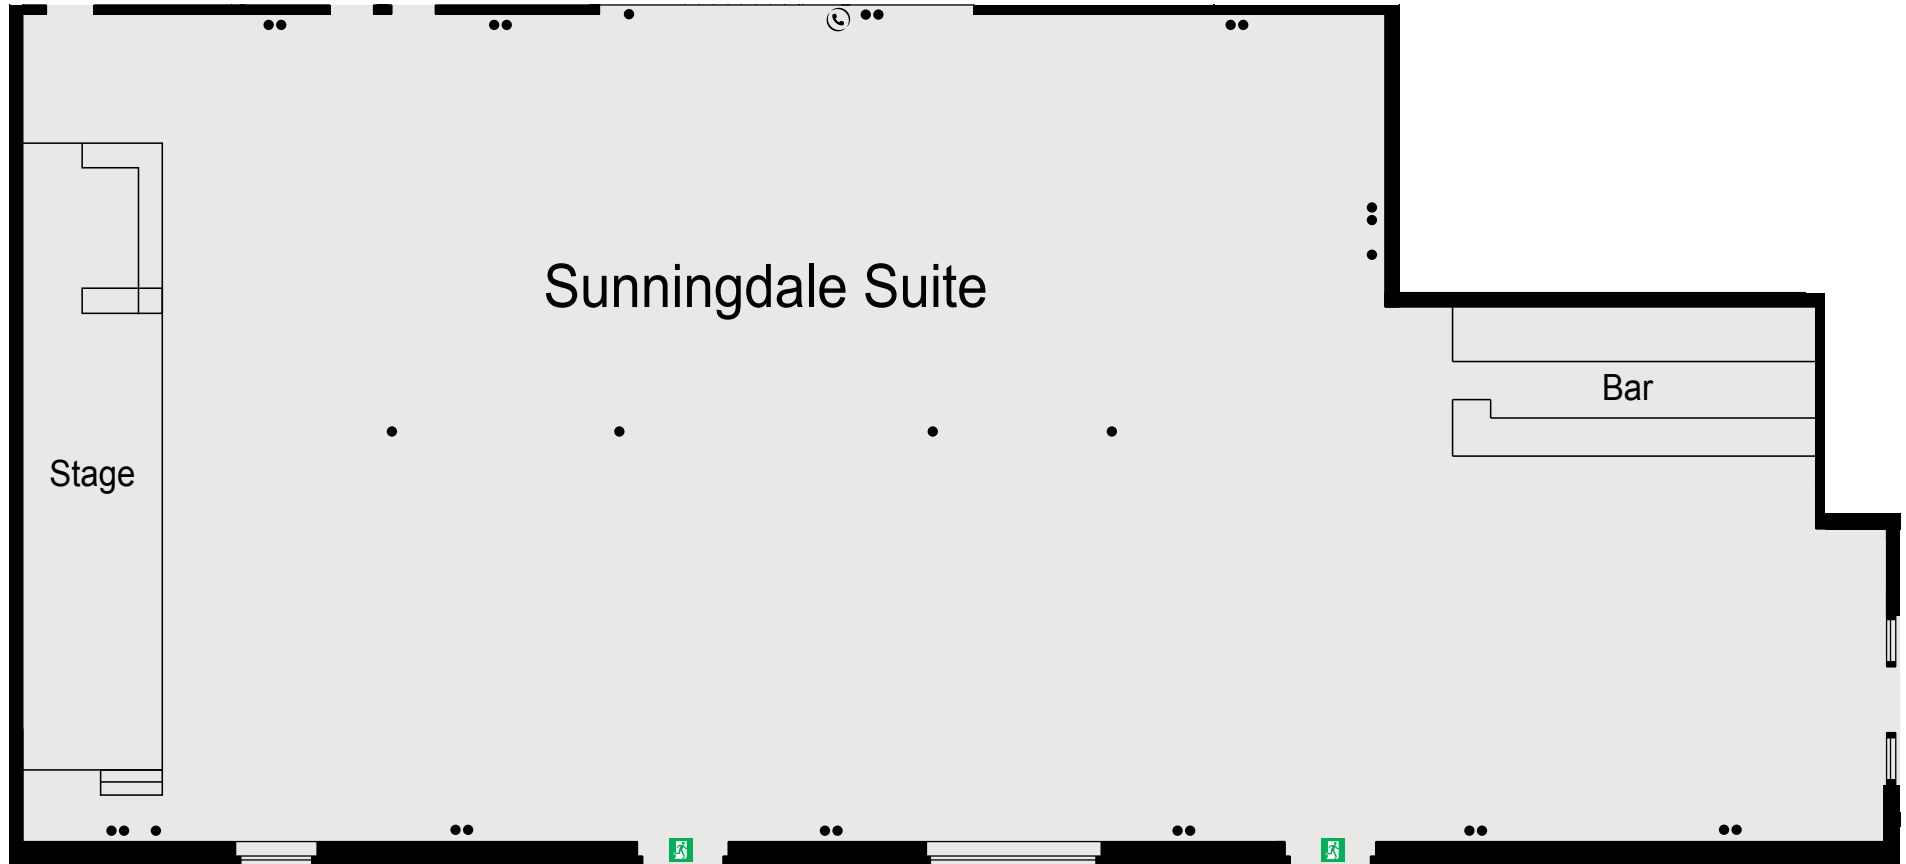

DUNSTON HALL

THE QHOTELS COLLECTION

DUNSTON HALL

THE QHOTELS COLLECTION

GROUND FLOOR

DUNSTON HALL

THE QHOTELS COLLECTION

FIRST FLOOR

KEY

- Single 13amp Power Point
- Double 13amp Power Point
- ☎ Telephone Socket
- ♿ Wheelchair Access
- 🚪 Fire Exit

DUNSTON HALL

THE QHOTELS COLLECTION

GROUND FLOOR

KEY

- Single 13amp Power Point
- Double 13amp Power Point
- ☎ Telephone Socket
- ♿ Wheelchair Access
- 🚪 Fire Exit

DUNSTON HALL
THE QHOTELS COLLECTION

FIRST FLOOR

KEY

- Single 13amp Power Point
- Double 13amp Power Point
- ☎ Telephone Socket
- ♿ Wheelchair Access
- 🚪 Fire Exit

DUNSTON HALL

THE QHOTELS COLLECTION

FIRST FLOOR

KEY

- Single 13amp Power Point
- Double 13amp Power Point
- ☎ Telephone Socket
- ♿ Wheelchair Access
- 🚪 Fire Exit

DUNSTON HALL

THE QHOTELS COLLECTION

FIRST FLOOR

CAPACITIES

Meeting Room	Floor	Theatre Style	Cabaret	Classroom	Boardroom	Banquet	U-Shape	Dinner Dance
Sunningdale Suite	1	300	200	105	n/a	230	n/a	230
Garden Marquee	G	300	n/a	n/a	n/a	230	n/a	220
Eaton Suite	G	90	80	42	38	80	36	80
Fulford Suite	G	98	50	22	30	50	27	n/a
Gleneagles Suite	1	30	30	12	17	30	18	n/a
Muirfield Suite	1	36	30	12	20	30	18	n/a
Brabazon Suite	G	36	24	16	18	n/a	18	n/a
St Andrews Suite	1	32	20	18	18	20	16	n/a
Wentworth Suite	1	42	24	18	18	36	18	n/a
La Fontaine	G	84	70	28	32	70	27	60
The Boardroom	G	n/a	n/a	n/a	12	12	n/a	n/a
Woburn Suite	1	n/a	n/a	3	6	n/a	n/a	n/a